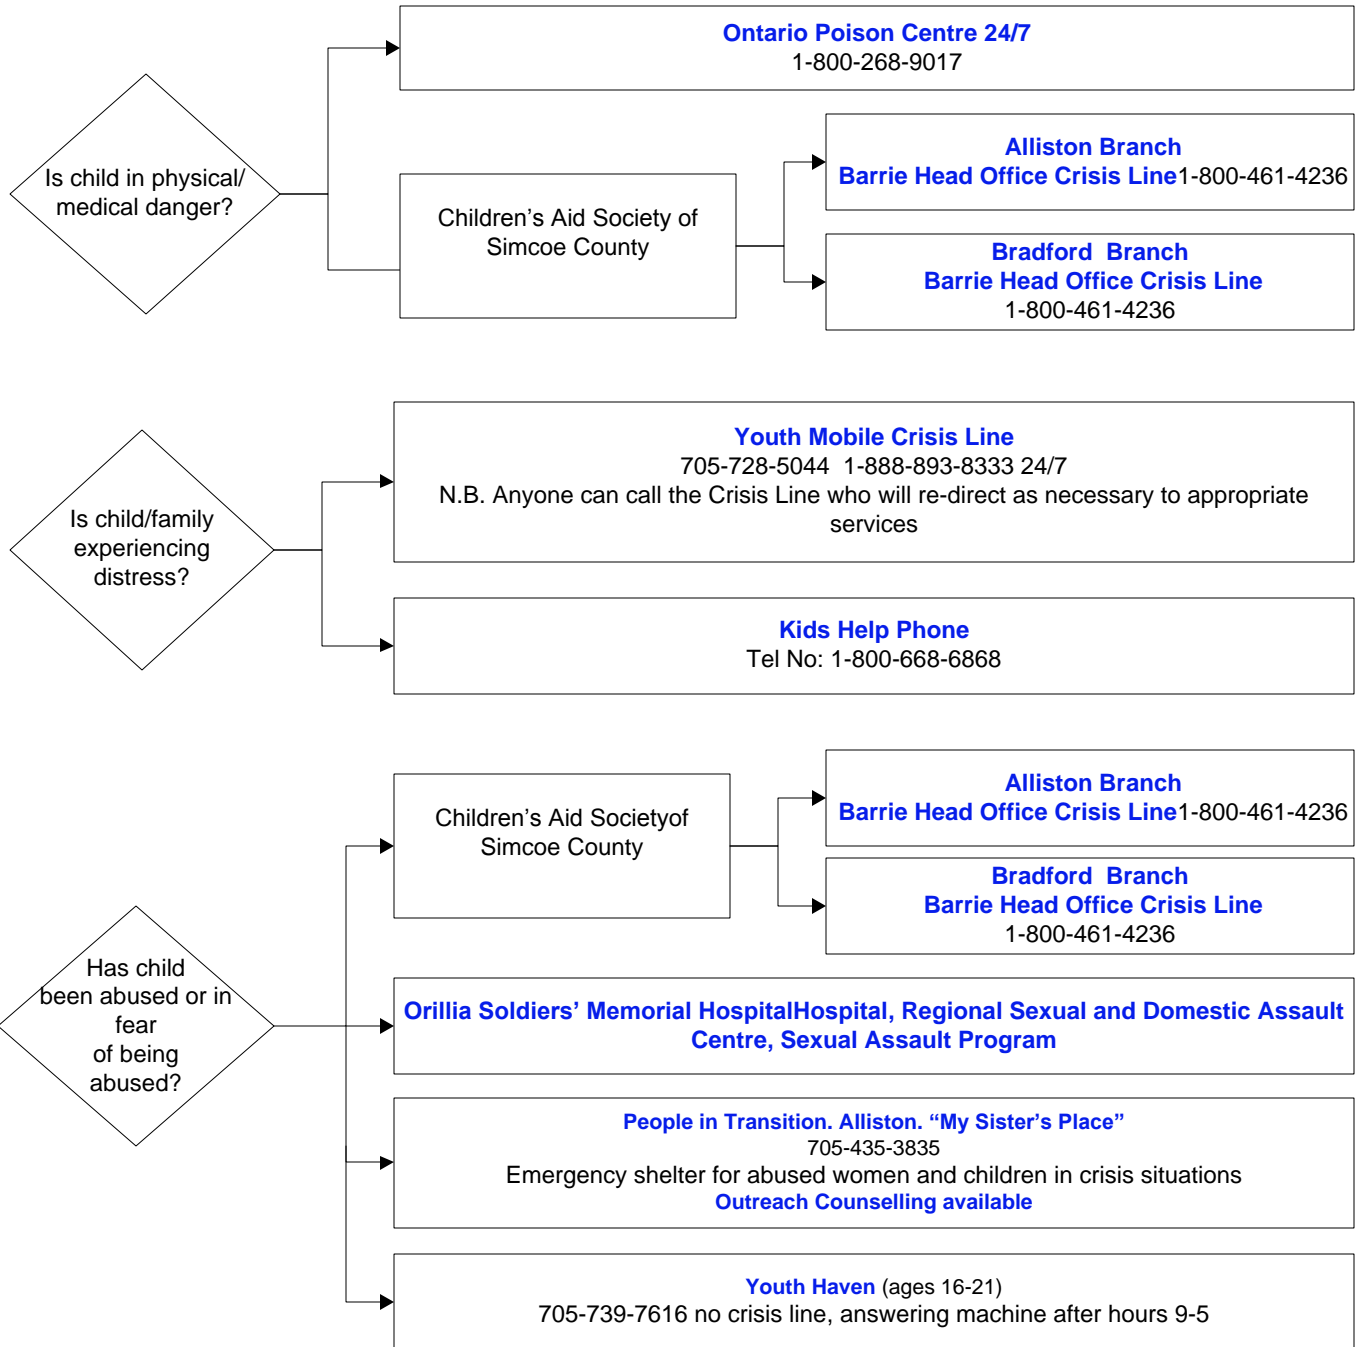

Crisis Situation

South Simcoe

(includes Alliston, Bradford and CFB Borden)

Need More Help? Dial 2-1-1 or go to www.InfoSimcoeCounty.ca for details on these services and programs